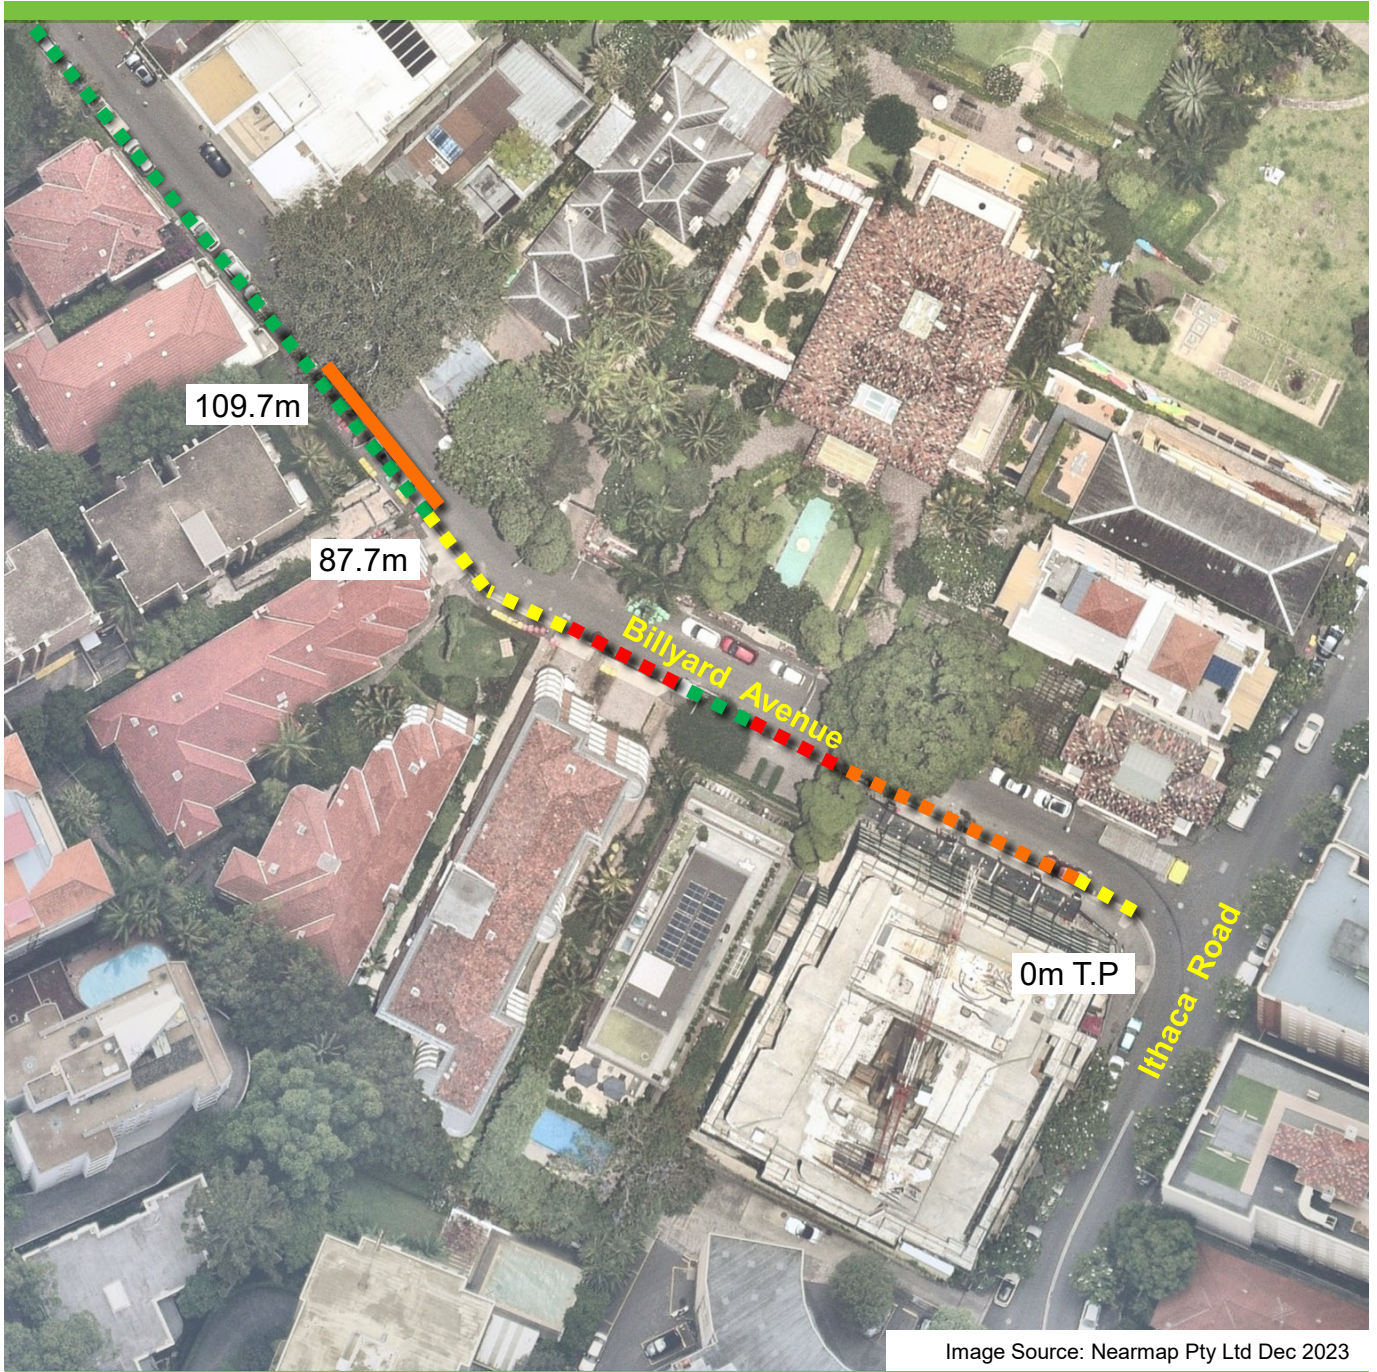

Billyard Avenue, Elizabeth Bay Proposed parking changes

Image Source: Nearmap Pty Ltd Dec 2023

Existing

- ■ ■ "No Stopping"
- ■ ■ "No Parking"
- ■ ■ "1P 8am-10pm Authorised Residents Vehicles Excepted Area 19"

Existing (cont.)

- ■ ■ "Works Zone 7.30am-5.30pm Mon-Fri, 7.30am-3.30pm Sat" &
- "1P Permit Holders Excepted Area 19 All Other Times"

Proposed

- ■ ■ "Works Zone 7.30am-5.30pm Mon-Fri, 7.30am-3.30pm Sat" &
- "1P Permit Holders Excepted Area 19 All Other Times"